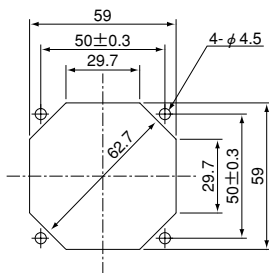

**Dimensions (unit : mm)**

**Reference dimensional diagram for installation holes (unit : mm)**

Discharge sides • Suction sides

60mm

**SANYO DENKI**