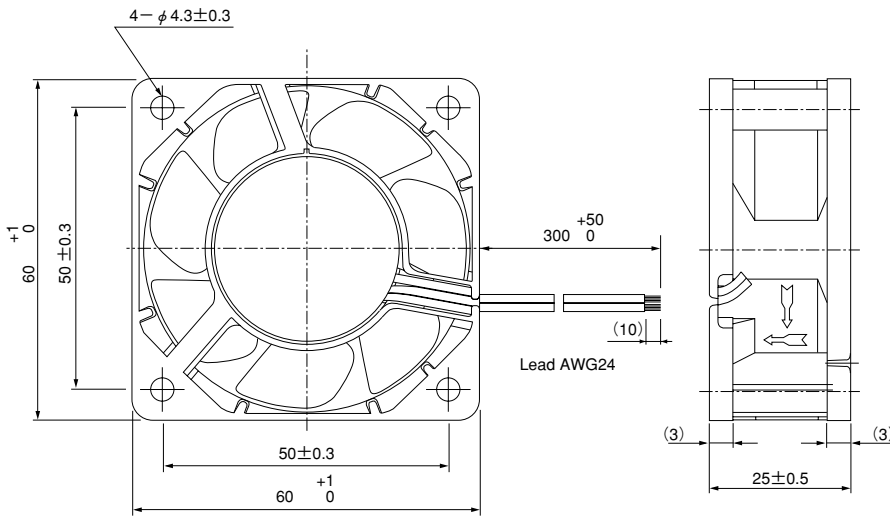

**Dimensions (unit : mm)**

**Reference dimensional diagram for installation holes (unit : mm)**

Discharge sides • Suction sides

60mm

**SANYO DENKI**